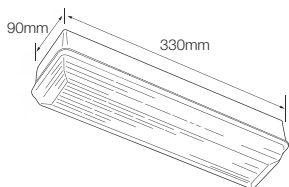

NEW SAFE 8

- BSI kitemarked for peace of mind
- ICEL registered with verified light performance
- Easy to install, with snap-on lens
- Optional semi-recessing bezel
- Exit legend kit available
- EasiCheck, Autotest models available

Light Source:

- 8W T5 fluorescent 3500°K G5 cap
- 3W LED strip

Materials:

- Body and gear cover - polycarbonate, white finish
- Lens - clear polycarbonate with linear prisms

Operation:

- Maintained and Non-maintained operation, 3 hour duration
- Autotest and Easichek 2 models available

Installation:

- Suitable for ceiling or wall mounting
- BESA entry drilling template on rear
- Cable entries rear and end
- Lens snap-fits into position

Applications:

- Hotels, cinemas, theaters, schools and hospitals