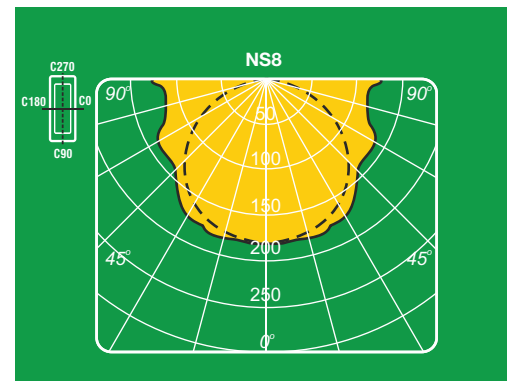

Model	Height (m)	Distance for 1 Lux			
NS8 (1 Lux)	02,60	02,42	07,16	02,28	06,26
	03,00	02,42	07,18	02,20	06,43
	04,00	01,85	06,88	01,62	06,36
(0.5 Lux)	02,60	04,08	09,78	03,63	08,07
	03,00	04,09	10,03	03,72	08,47
	04,00	03,94	10,20	03,68	09,01

Order code	Description					
NS8	New Safe 8, Non maintained, 3h	FL8W G5	80 Lm	180'	2,4V-4Ah NiCd	Non Maintained
NS8IS	New Safe 8, Non maintained, 3h, Autotest	FL8W G5	80 Lm	180'	2,4V-4Ah NiCd	Non Maintained
NS8EC2	New Safe 8, Non maintained, 3h, Easichek 2	FL8W G5	80 Lm	180'	2,4V-4Ah NiCd	Non Maintained
NS8M	New Safe 8, Maintained, 3h	FL8W G5	80 Lm	180'	2,4V-4Ah NiCd	Maintained
NS8MIS	New Safe 8, Maintained, 3h, Autotest	FL8W G5	80 Lm	180'	2,4V-4Ah NiCd	Maintained
NS8MEC2	New Safe 8, Maintained, 3h, Easichek 2	FL8W G5	80 Lm	180'	2,4V-4Ah NiCd	Maintained
NSR	Semi recess mounting bezel					
LEXSAS	European format self adhesive legent kit