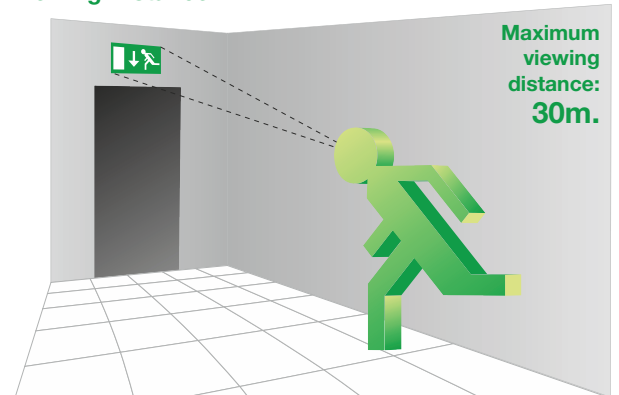

### Installation:

- Suitable for ceiling mounting
- Screwless snap together assembly
- Legend panel has self locking mechanism to prevent malicious removal
- Luminaire and legend supplied together
- Supplied with LED strip

### Applications:

- Commercial malls, cinemas and theaters, hotels, restaurants, conference areas, hospitals

VIA

Contemporary styling and high quality materials blend together perfectly to produce the attractive VIA8 range of pendant exit signs. Injection moulded parts help reduce weight and provide a distinctive sculptured appearance suitable for a wide variety of interiors and applications. VIA8 also benefits from a frameless modern design of legend panel that offers a maximum viewing distance of 24m. The long life LED strip provides an excellent uniform illumination of the legend comfortably meeting the requirements of EN1838. VIA8 has an LED source with a rated life of 50.000 hours ensuring reliable operation and minimising onsite maintenance costs

### Viewing Distance

Order code	Description				
O-VIA8-PSD	VIA8, 2H, Legend Down	8 x 1W LED strip	120'	2,4V - 1,5Ah	Maintained
O-VIA8-PSLR	VIA8, 2H, Legend Left / Right	8 x 1W LED strip	120'	2,4V - 1,5Ah	Maintained