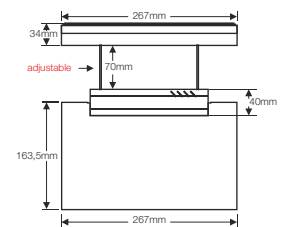

### Viewing Distance

Order code	Description				
O-VIA8-PSD	VIA8, 2H, Legend Down	8 x 1W LED strip	120'	2,4V - 1,5Ah	Maintained
O-VIA8-PSLR	VIA8, 2H, Legend Left / Right	8 x 1W LED strip	120'	2,4V - 1,5Ah	Maintained